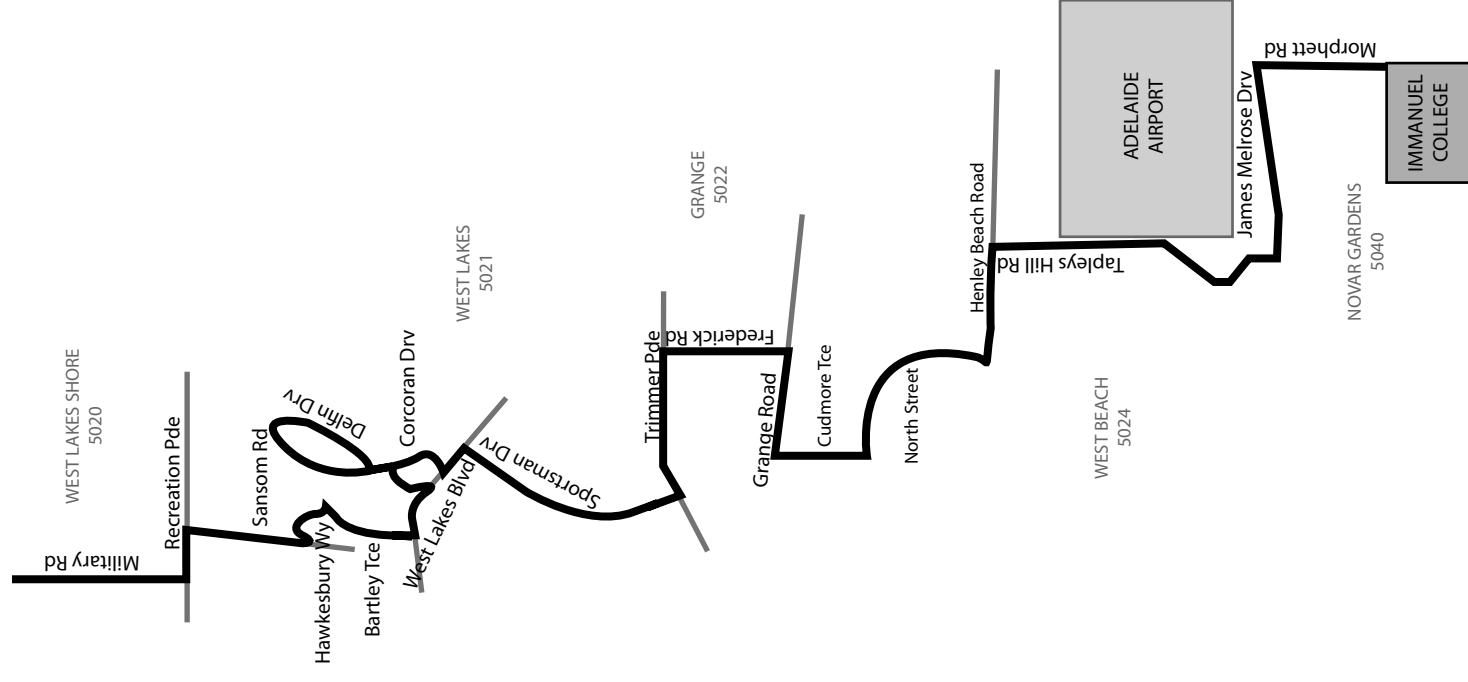

SCHOOL RUN 3: STOPS AND TIMETABLE

Morning Timetable

Military Road	44	7.35	Sportsman Drive	32C	7.50
	43B			32B	
	43A			32A	
	40M			32	
(turn left into Recreation Pde)				31B	
Sansom Road	35	7.38	Trimmer Parade	31A	7.53
	Deli			31	
Hawkesbury Road	(crn Sansom Rd)	7.40	Frederick Road	31	8.00
Bartley Tce	35A	7.42		30A	
Island Drv	(opp Woodbridge Crt)	7.44		30	
Corcoran Drv	(crn Harbour Crt)	7.44		29	
Delfin Dve	(crn Macdonald Grove)	7.45	Grange Road	28A	
	(crn Hayes Crt)			29	
Corcoran Dve	(opp Trinidad Crt)	7.47	Cudmore Tce		
	34 (adj)		North Street	26	8.03
				25	
			Henley Beach Rd	23	8.05
				22	
			Immanuel College	21	8.15

Afternoon Timetable

Bus leaves Immanuel College at 3.45pm

Immanuel College
Adelaide Coachlines

Phone: 8294 3588
Phone: 8293 2107