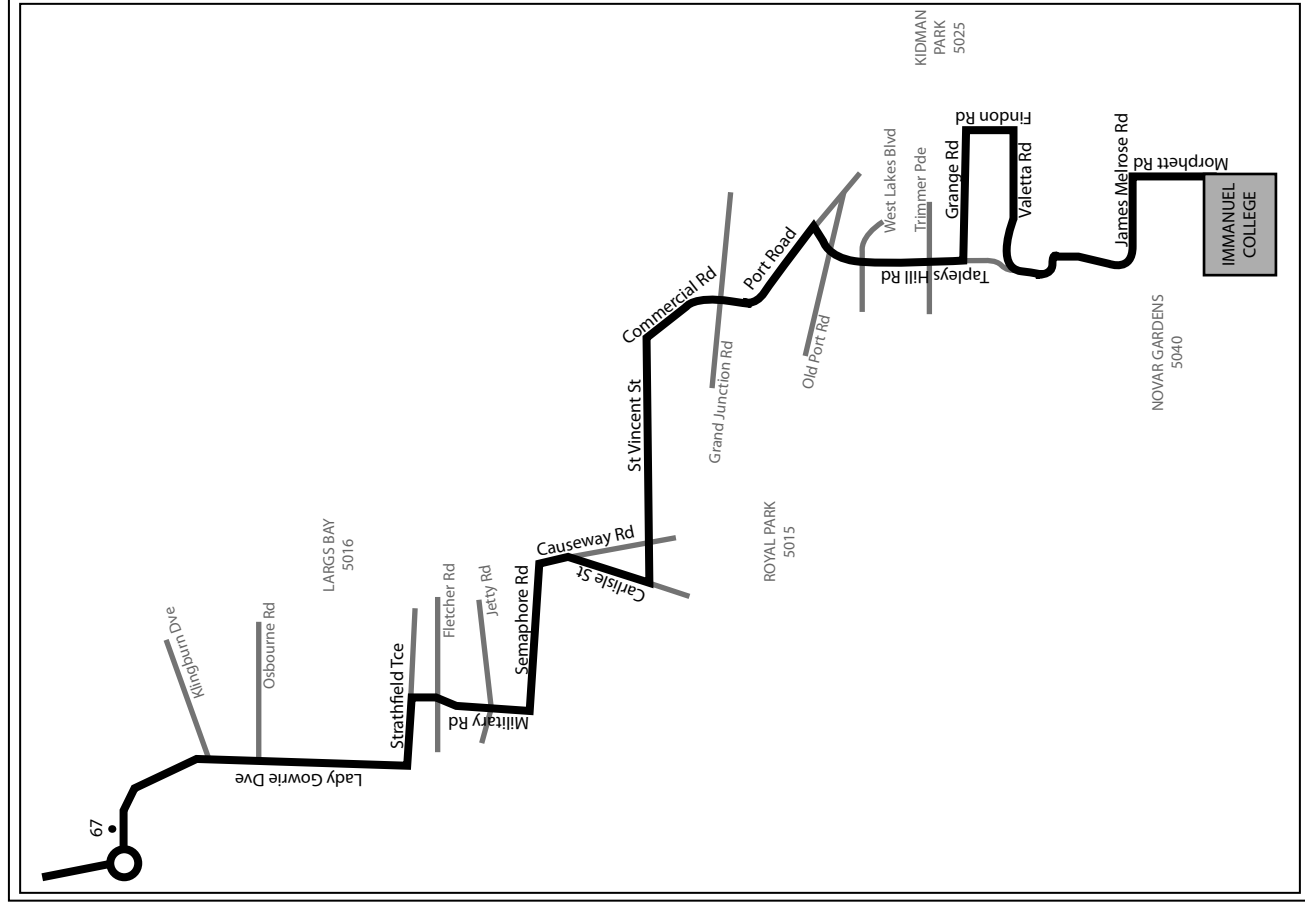

# SCHOOL RUN 2: STOPS AND TIMETABLE

## Morning Timetable

Lady Gowrie Dve	67	7.25	Tapley's Hill Road	33C	7.50
	68			33B	
	69			33A	
	70			33	
	71			32	
<b>Cnr Mamora Tce &amp; Lady Gowrie Dve</b>	<b>7.29</b>			31	
<b>Military Road</b>	<b>52</b>	<b>7.32</b>		30	
	51			29	
	50			28	
	49			27	
	48			26	
	47		<b>Grange Road</b>	<b>27</b>	<b>7.55</b>
	46			26A	
	45D			26	
	45C			25	
	45B			24	
	45A			23	
<b>Semaphore Road</b>	<b>44F</b>	<b>7.33</b>	<b>Findon Road</b>	<b>211</b>	
<b>Carlisle Street</b>	<b>42A</b>	<b>7.40</b>		210	
<b>St Vincent Street</b>	<b>41</b>	<b>7.42</b>	<b>Valetta Road</b>	<b>19</b>	<b>8.00</b>
<b>Commercial Rd</b>	<b>40A</b>	<b>7.43</b>		20	
	39			21	
	38			22	
<b>Commercial Road</b>	<b>37</b>	<b>7.44</b>		23	
<b>Port Road</b>	<b>36</b>			24	
	35			25	
	34		<b>Tapley's Hill Road</b>	<b>20</b>	<b>8.05</b>
	33			19	
	32		<b>Fulham Shopping Centre (Tapley's Hill Road)</b>		<b>8.08</b>
			<b>Immanuel College</b>	<b>FINISH</b>	

# SCHOOL RUN 3: STOPS AND TIMETABLE

# SCHOOL RUN 4: STOPS AND TIMETABLE